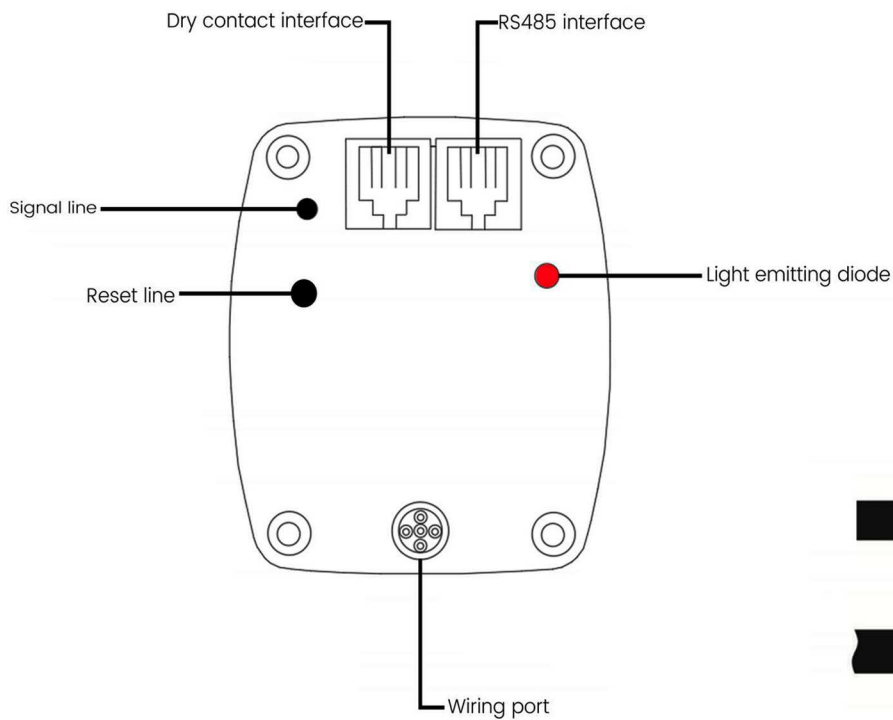

## PRODUCT DETAILS

Rated torque (N.M)	Running Speed (cm/s)	Wireless frequency (MHz)	Rated Voltage (V)	Max track (Meter)	Maximum load (KG)	Protection level (IP)	Working temperature (°C)
1.2	14	433.92	110~260	4.5	30	20	-10~55
2.0	14	433.92	110~260	12	60	20	-10~55

## PRODUCT FUNCTION

- 1. Radio frequency function, support wireless remote control (433.92 frequency).
- 2. Dry contact function, default double button rebound switch, support weak current switch control.
- 3. 485 function bus switch control.
- 4. Five-core function, the default double button does not rebound switch and support strong current switch control.
- 5. Hotel card access function.
- 6. WIFI smart (app + voice control), matching with Tuya, ZigBee, Tmall and MIJIA platform.