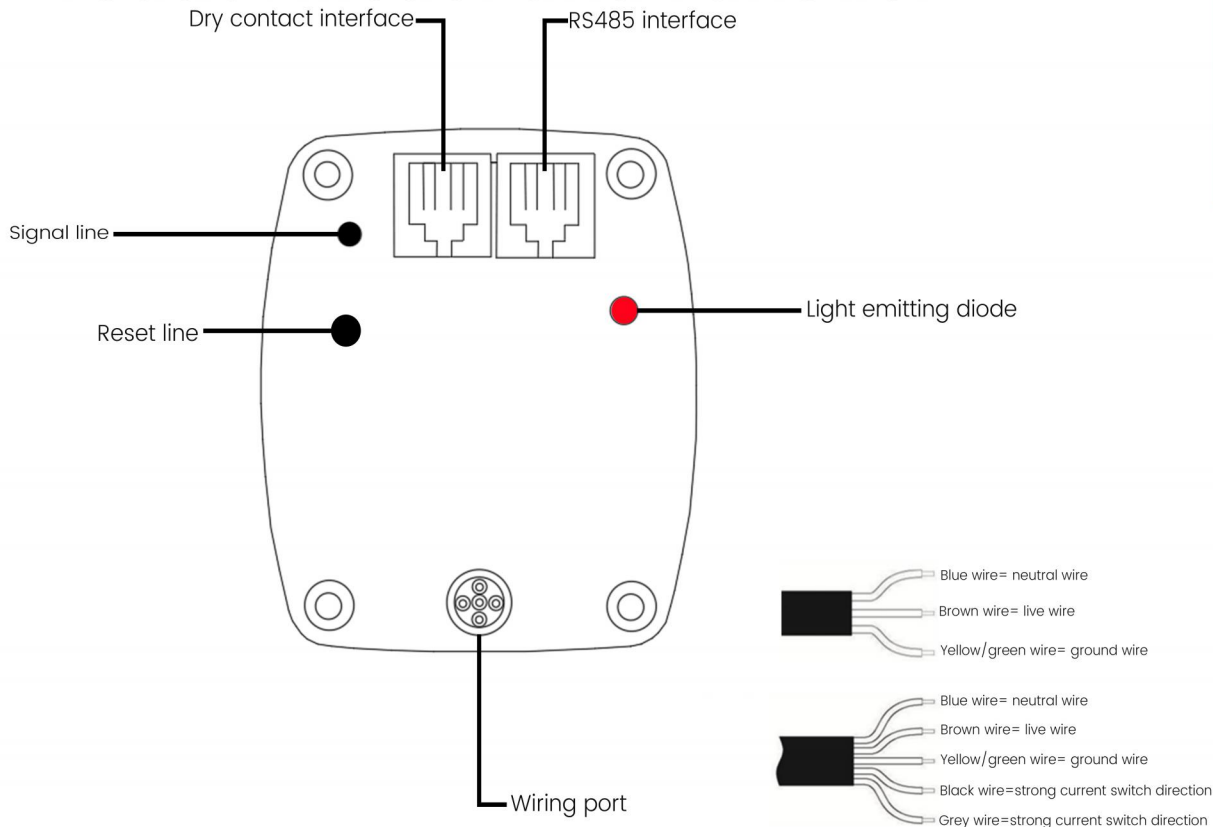

Curtain Motor

HUZHOU DP
INDUSTRY CO., LTD

TEL: +86 572 6267780
Email: dp@China-develop.com
Web: www.China-develop.com

Art.Number
16042

Product Model and Function

Model	Three Plugs	Power Switch	Smart WIFI	Dry Contact Interface	RS485	Electronic Stroke Memory	Power Failure	Power-off Stroke Calibration
Sheep-3				●	●	●	●	●
Sheep-3C	●			●	●	●	●	●
Sheep-5		●		●	●	●	●	●
Sheep-T			●	●	●	●	●	●
Sheep-TC	●		●	●	●	●	●	●

3: Three-core wire

5: Five-core wire

3C: Three-core wire with plug

T: Matching with TUYA APP

TC: Matching with TUYA APP and with the plug

Product Model and Function

Rated torque/Running speed/Wireless frequency/Rated voltage/ Max track/Maximum load/Protection level/Woking temperature	(N.M)	(cm/s)	(MHz)	(V)	(Meter)	(KG)	(IP)	(°C)
	1.2	14	433.92	110~260	4.5	30	20	-10~55
	2.0	14	433.92	110~260	12	60	20	-10~55

Introduction of Product Function

1. Radio frequency function, support wireless remote control (433.92 frequency).
2. Dry contact function, default double button rebound switch, support weak current switch control.
3. 485 function bus switch control.
4. Five-core function, the default double button does not rebound switch and support strong current switch control.
5. Hotel card access function.
6. WIFI smart (app + voice control), matching with "Tuya platform".